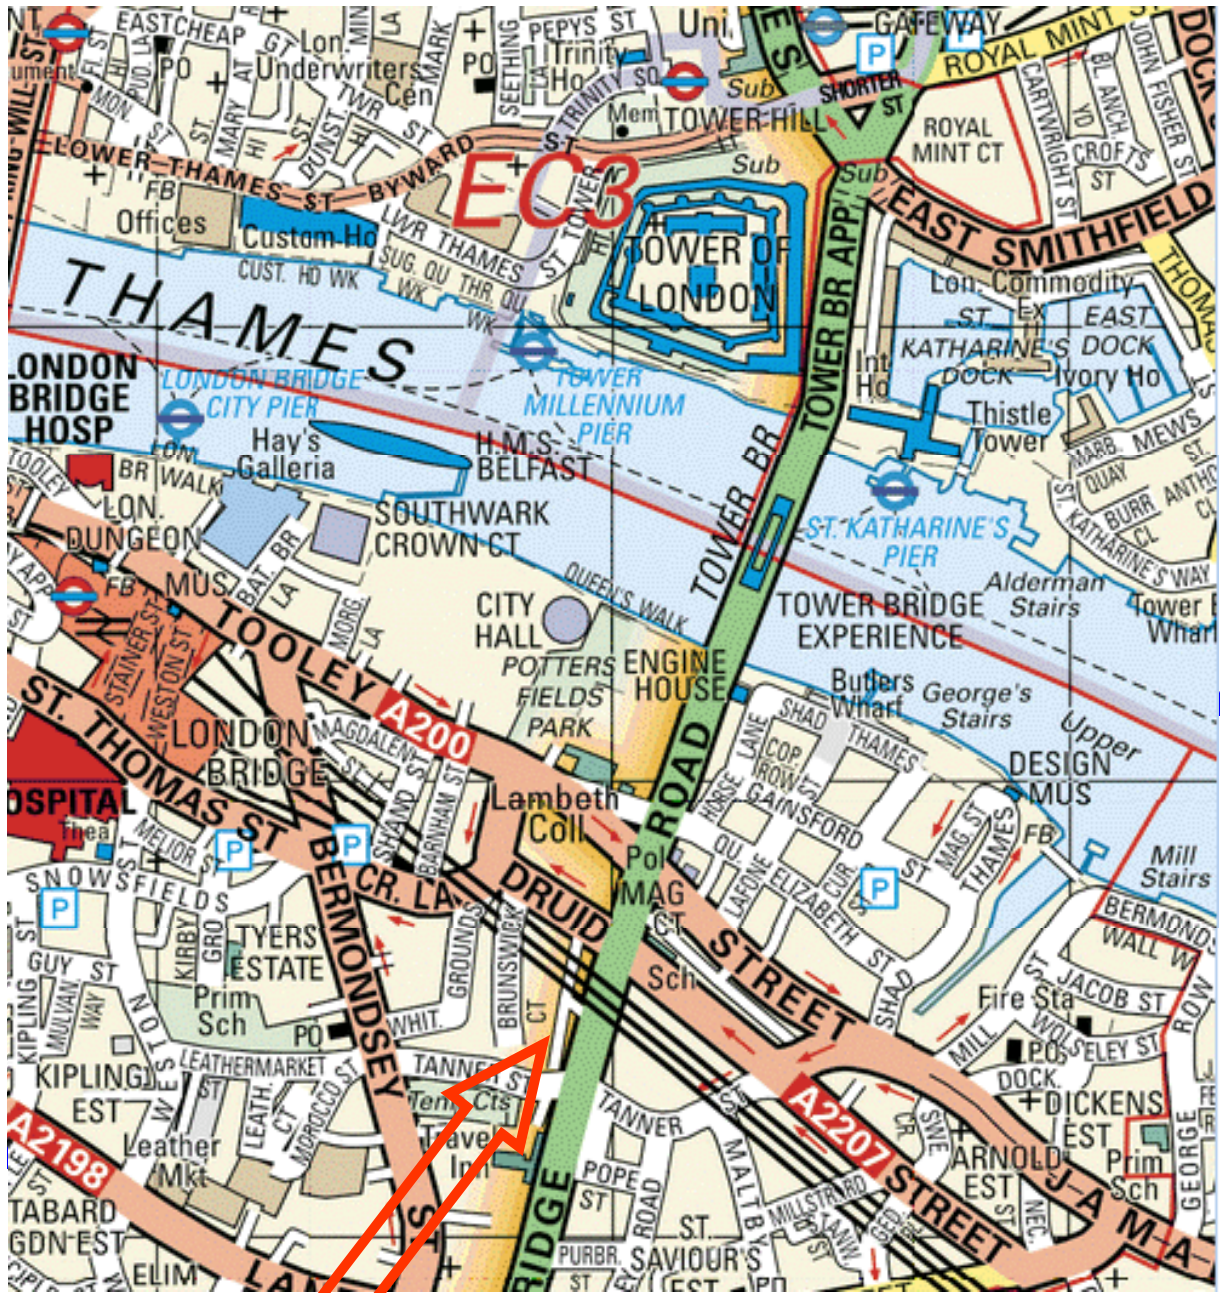

Directions to Intangible Business Ltd. London offices.

Maltings Place is on the corner of Tower Bridge Road and Tanner Street.
There are two entrances to Maltings Place at 169 Tower Bridge Road and 37 Tanner Street.
At the entrance there is a key pad and intercom.